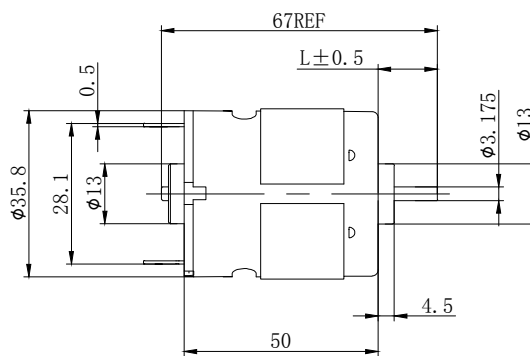

RS-540/545SA

OUTPUT: APPROX 2.0~110W

Precious metal-brush motors

代表的用途: 气泵、吸尘器
打印机、开酒器

Air Pump Vacuum Cleaner
Printer Wine Opener

MODEL	VOLTAGE		NO LOAD		AT MAXIMUM EFFICIENCY				STALL	
	OPERATING RANGE	NOMINAL	SPEED	CURRENT	SPEED	CURRENT	TORQUE	OUTPUT	TORQUE	CURRENT
			r/min	A	r/min	A	g. cm	W	g. cm	A
RS-540SA-7025P	4.8-9.0V	7.2V	19000	1.56	16300	9.14	267	45.9	1828	53.7
RS-540SA-3295P	9.0-18V	12V	8050	0.37	6840	1.93	214	15.7	1356	10.2
RS-545SA-2870	9.0-30V	9.0V	2270	0.23	1840	1.00	150	2.84	777	4.22

UNIT: MILLIMETERS

旋转方向
Direction Of Rotation

RS-540SA-7025P

7.2V

RS-545SA-2870

9V