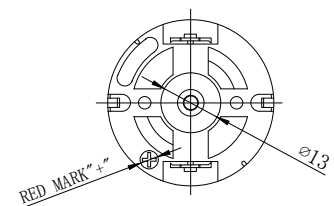

RS-540/545SA

OUTPUT: APPROX 2.0~110W

Precious metal-brush motors

代表的用途: 气泵、吸尘器
打印机、开酒器

Air Pump Vacuum Cleaner
Printer Wine Opener

MODEL	VOLTAGE		NO LOAD		AT MAXIMUM EFFICIENCY				STALL	
	OPERATING RANGE	NOMINAL	SPEED	CURRENT	SPEED	CURRENT	TORQUE	OUTPUT	TORQUE	CURRENT
			r/min	A	r/min	A	g. cm	W	g. cm	A
RS-540SA-7025P	4.8-9.0V	7.2V	19000	1.56	16300	9.14	267	45.9	1828	53.7
RS-540SA-3295P	9.0-18V	12V	8050	0.37	6840	1.93	214	15.7	1356	10.2
RS-545SA-2870	9.0-30V	9.0V	2270	0.23	1840	1.00	150	2.84	777	4.22

UNIT: MILLIMETERS

旋转方向
Direction Of Rotation

RS-540SA-7025P

7.2V

RS-545SA-2870

9V