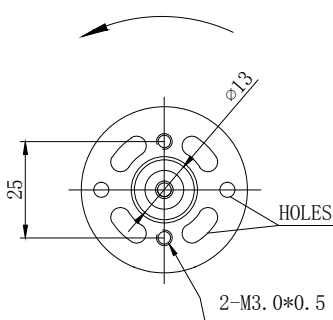

RS-540/545SA

OUTPUT: APPROX 2.0~110W

Precious metal-brush motors

代表的用途: 气泵、吸尘器
打印机、开酒器

Air Pump Vacuum Cleaner
Printer Wine Opener

MODEL	VOLTAGE		NO LOAD		AT MAXIMUM EFFICIENCY				STALL	
	OPERATING RANGE	NOMINAL	SPEED	CURRENT	SPEED	CURRENT	TORQUE	OUTPUT	TORQUE	CURRENT
			r/min	A	r/min	A	g. cm	W	g. cm	A
RS-540SA-7025P	4.8-9.0V	7.2V	19000	1.56	16300	9.14	267	45.9	1828	53.7
RS-540SA-3295P	9.0-18V	12V	8050	0.37	6840	1.93	214	15.7	1356	10.2
RS-545SA-2870	9.0-30V	9.0V	2270	0.23	1840	1.00	150	2.84	777	4.22

UNIT: MILLIMETERS

旋转方向
Direction Of Rotation

RS-540SA-7025P

7.2V

RS-545SA-2870

9V